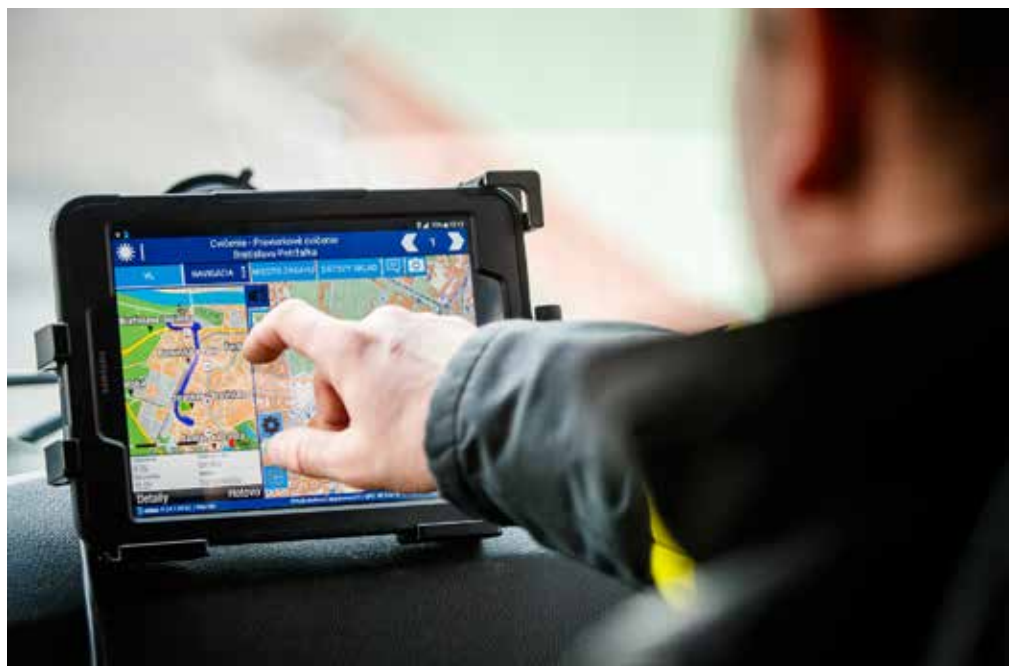

GINA TABLET

FIRST RESPONSE INTERVENTION SYSTEMS

**1/3
FASTER
ARRIVAL**

**2500
EMERGENCY
VEHICLES**

**70%
RADIO
COMMUNICATION
DECREASE**

“LINK ALL PARTS OF PUBLIC SECURITY FORCES TOGETHER FOR FASTER ARRIVAL TIME TO THE SCENE”

GINA TABLET is a smart application designed to help Public Security Forces (Police, Firebrigades and Rescue Services) in the terrain. The system communicates with the operation center and provides commanders with various management and decision support tools during all phases of an intervention.

GINA TABLET can be used on route to the scene (dispatch lists, statuses, online navigation etc.), at the scene itself (mutual coordination, map drawings, taking & sharing photos etc.) and also after the intervention (photo archive, data store, visualization of the track to the scene etc.)

The vehicle installation procedure takes approximately **30 minutes** and there is no need to directly interfere with the vehicle interior.

GINA TABLET

FIRST RESPONSE INTERVENTION SYSTEMS

EN ROUTE

- Simple receiving of dispatch list
- Status dispatching with configuration
- Statuses do not depend on radio signal
- Real time tracking for all cooperating units
- Online turn-by-turn navigation
- Current traffic situation
- Possibility to directly call the announcer of the incident